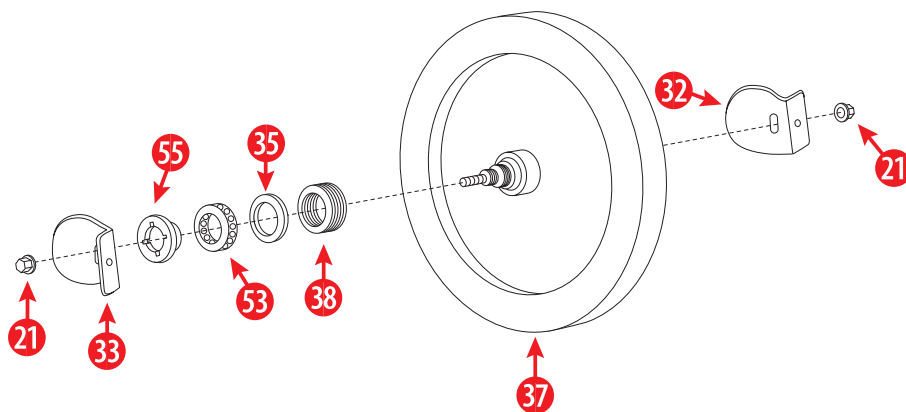

NGS Schematics

Schwinn Flywheel Assembly for Elite & SE

Spinner Elite, SE Only

21	SP95149	Axle Nut
32	SP95141	Chain Adjustment Bracket, left, SE
32	SP95420	Chain Adjustment Bracket, left, Elite
33	SP95421	Chain Adjustment Bracket, right, Elite
33	SP95140	Chain Adjustment Bracket, right, SE
35	SP98416	Anti-Slip Plate
37	SP95147	Flywheel Assembly, SE
37	SP98413	Flywheel Assembly, Elite, Red
38	SP98415	Spring for Hub
53	SP98419	Hub Sprocket w/ Bearing, Elite
55	SP98420	Flanged Hub Locknut